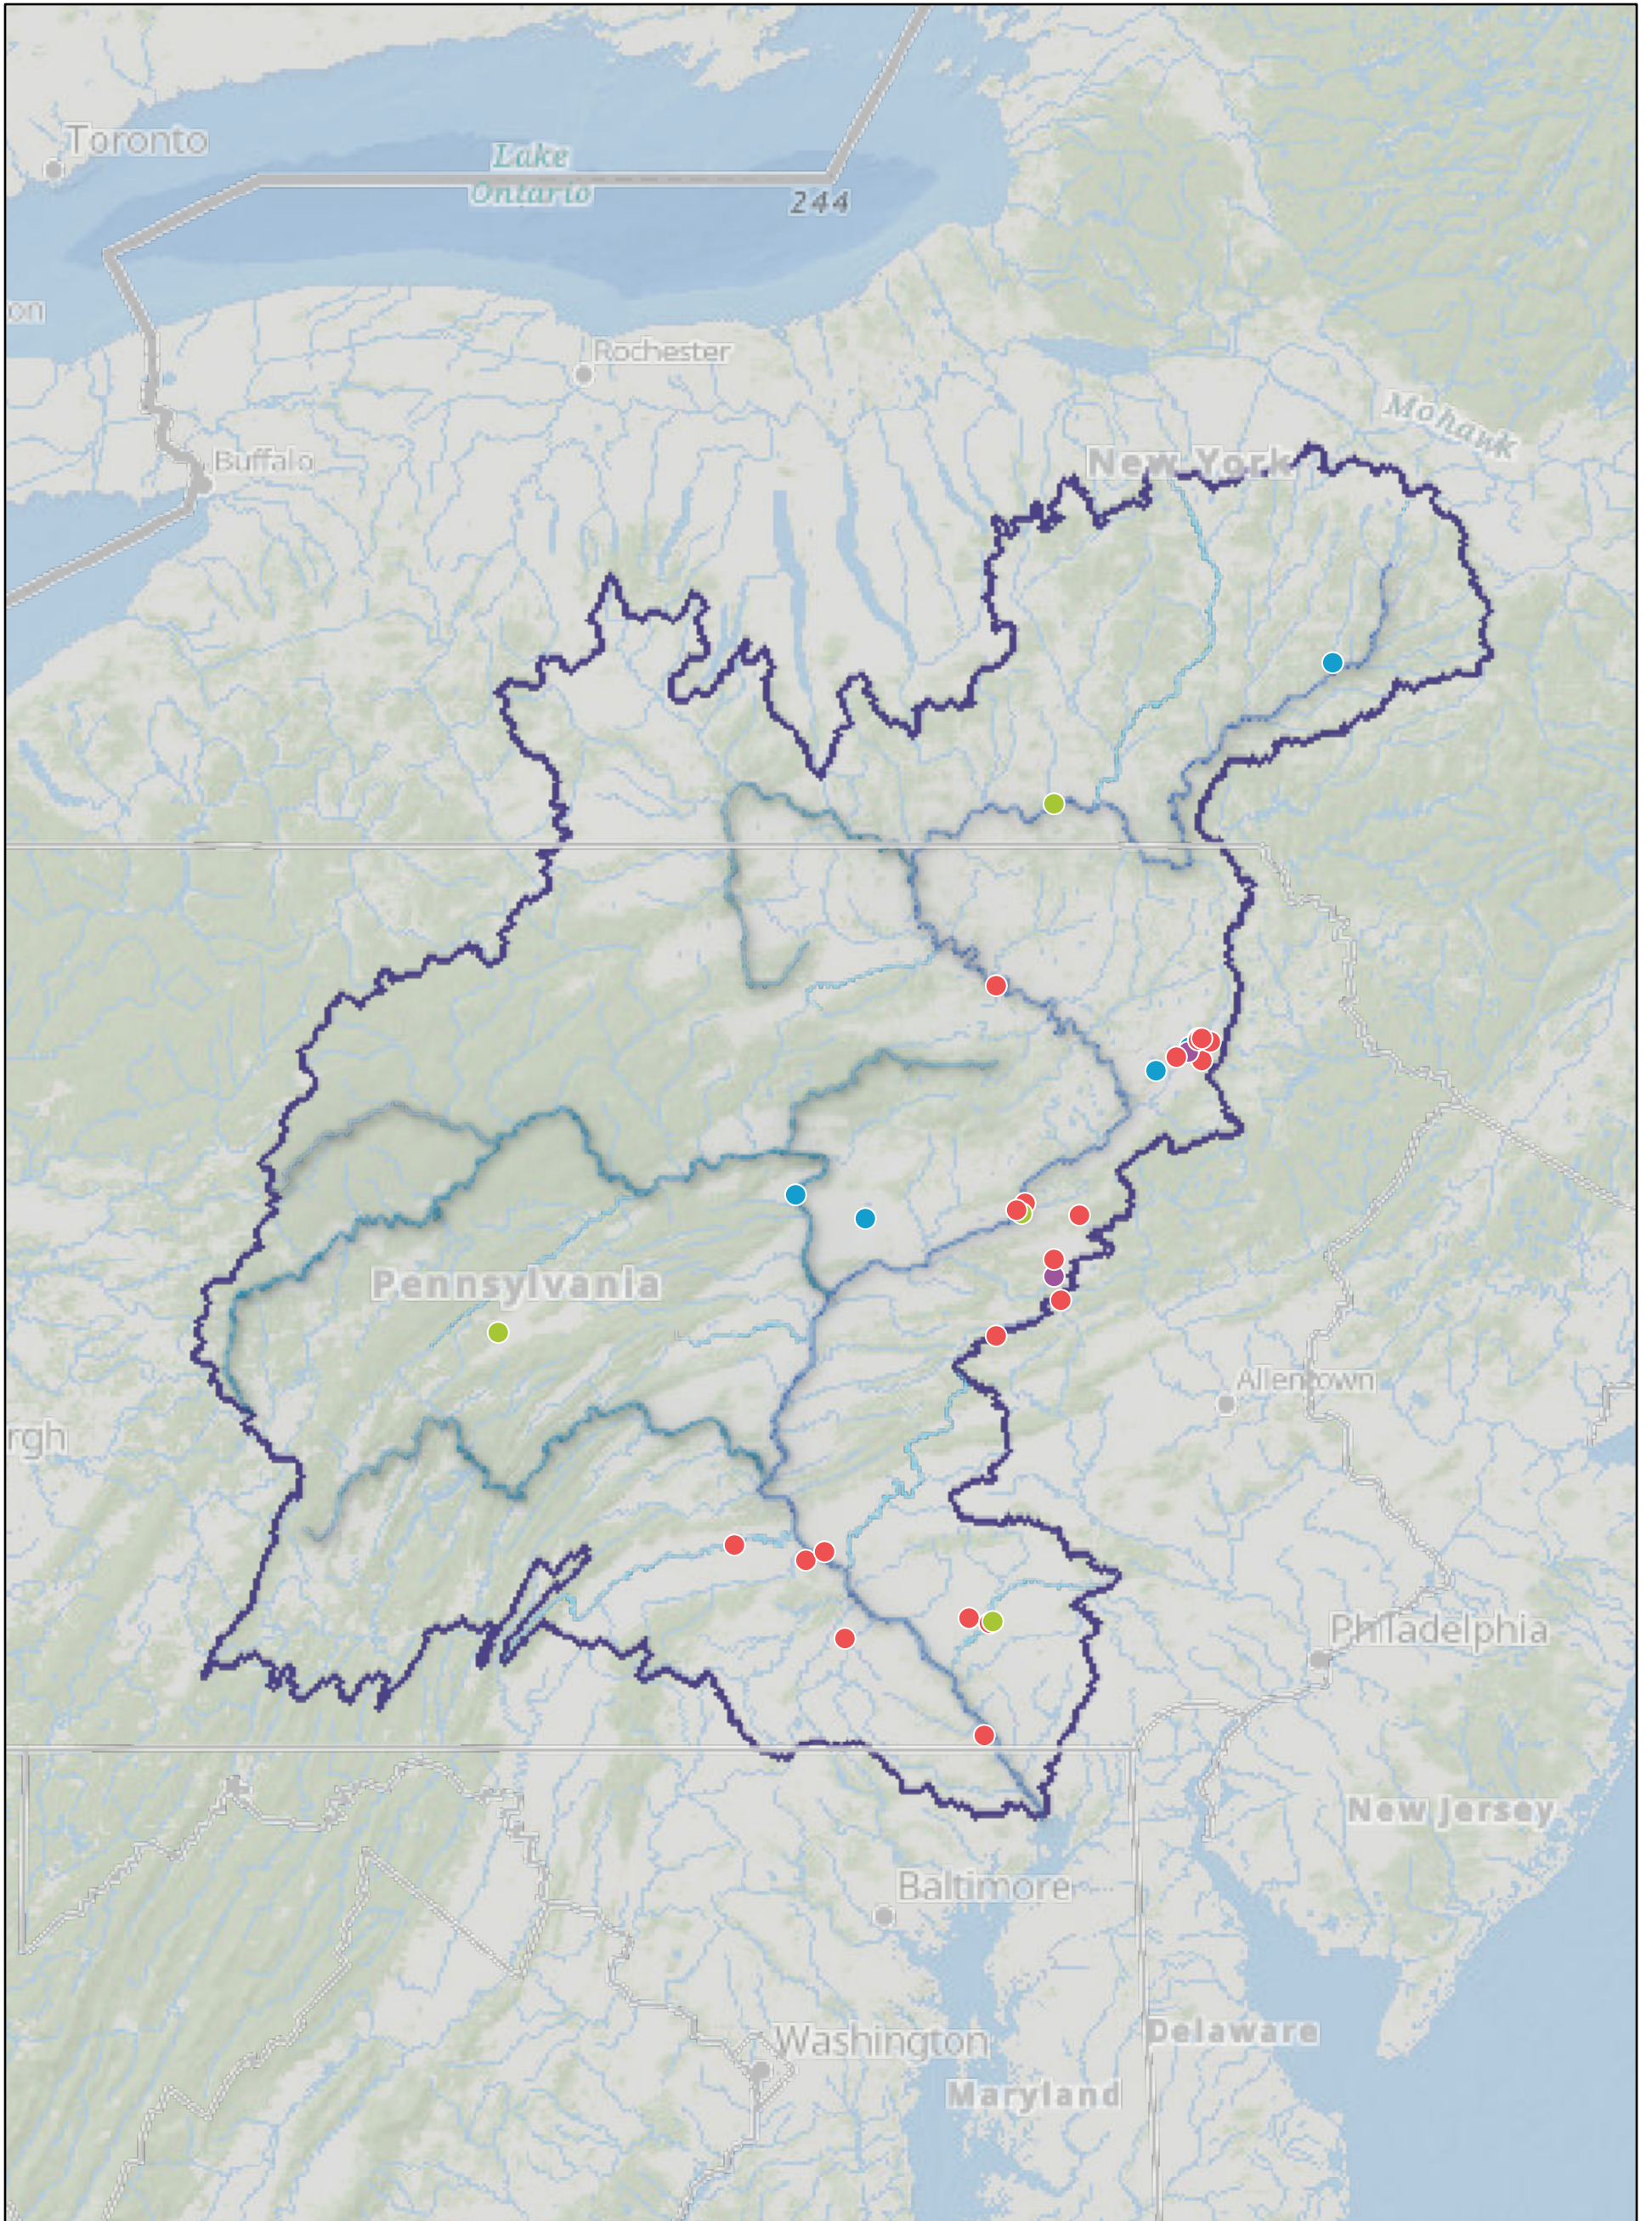

# Susquehanna River Basin Data Centers

4/21/2026

Susquehanna\_Basin\_Data\_Centers

- Proposed
- Suspended
- Operating
- Cancelled